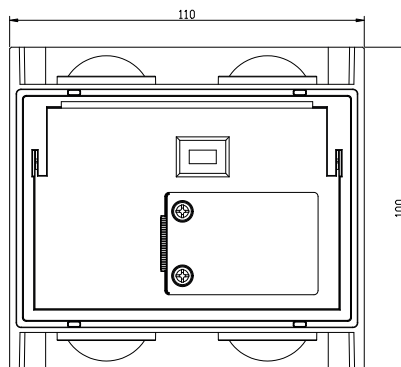

TYPE

Professional LED for **Outdoor Lighting**

PRO	CRI ≥ 80	
IP65		60°
220-240V 50/60Hz		15,000h L70

Model:	Lens 2
Format:	Rectangular
Location:	Exterior
Wattage:	4W
Materials:	Aluminium
Led Color:	3000K / 4200K / 6500K
Product Dimension:	110*100*40mm
IP Code:	65
Fixation:	Wall
CRI :	80
Lumen Output:	400
Frequency:	50/60 Hz
Beam Angle:	60°

CCT [switch](#)

DIMENSION DRAW

OUTDOOR